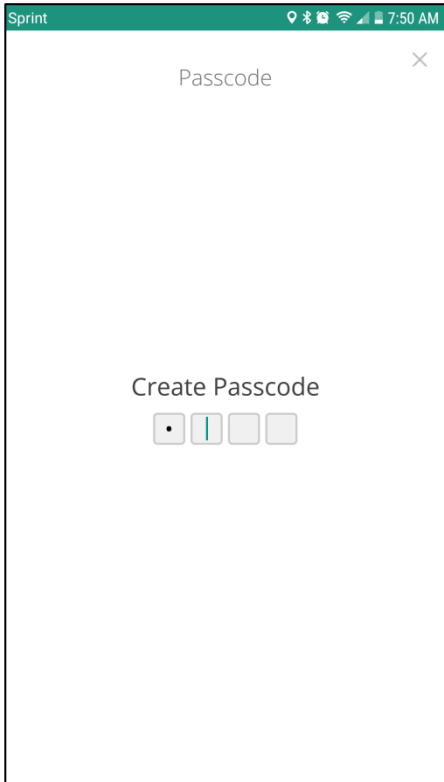

1	2 ABC	3 DEF
4 GHI	5 JKL	6 MNO
7 PQRS	8 TUV	9 WXYZ
	0	↵

Passcode ×

Confirm Passcode

□ □ □ □

1	2 ABC	3 DEF
4 GHI	5 JKL	6 MNO
7 PQRS	8 TUV	9 WXYZ
	0	↵

5. Passcode Enabled screen will display. Continue through login process.

Android Device

1. Launch A+ Mobile App. Click on Passcode.

2. Review Passcode description and click Create Passcode.

3. Enter login ID, then password, and click Authorize.

4. Enter 4-digit passcode. Confirm passcode on next screen.

5. Passcode Enabled screen will display. Continue through login process.