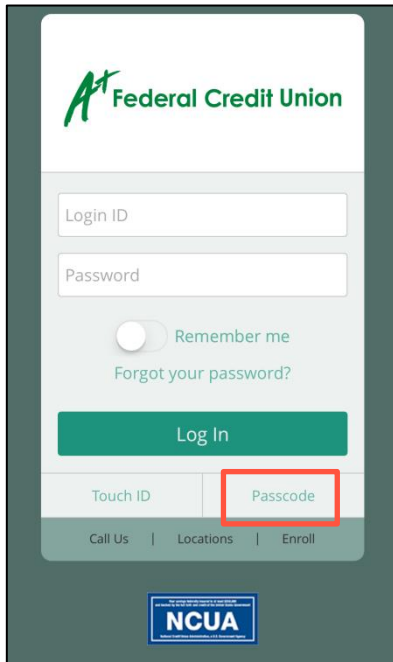

iOS Device

1. Launch A+ Mobile App. Click on Passcode.

2. Review Passcode description and click Enroll Now.

3. Enter login ID, then password, and click Authorize.

Passcode ×

Enter your login ID and password to confirm activation of Passcode.

Login ID

Password

Cancel Authorize

q w e r t y u i o p
a s d f g h j k l
↑ z x c v b n m ↵
123 😊 🗣️ space Next

4. Enter 4-digit passcode. Confirm passcode on next screen.

Passcode ×

Create Passcode

□ □ □ □