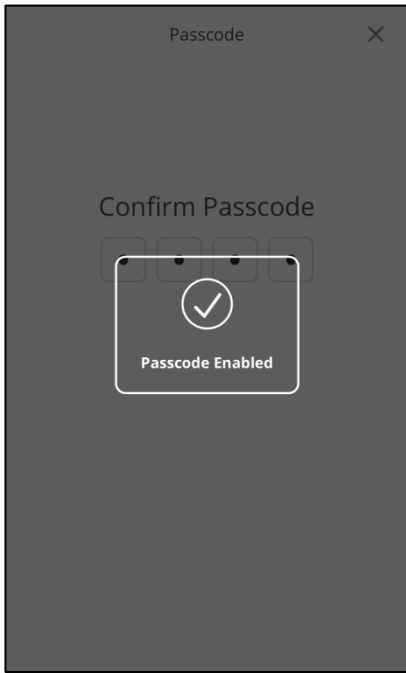

Login ID

Password

Cancel Authorize

q w e r t y u i o p
a s d f g h j k l
↑ z x c v b n m ↵
123 😊 🗣️ space Next

4. Enter 4-digit passcode. Confirm passcode on next screen.

Passcode ×

Create Passcode

□ □ □ □

1	2 ABC	3 DEF
4 GHI	5 JKL	6 MNO
7 PQRS	8 TUV	9 WXYZ
	0	↵

Passcode ×

Confirm Passcode

□ □ □ □

1	2 ABC	3 DEF
4 GHI	5 JKL	6 MNO
7 PQRS	8 TUV	9 WXYZ
	0	↵

5. Passcode Enabled screen will display. Continue through login process.

Android Device

1. Launch A+ Mobile App. Click on Passcode.

2. Review Passcode description and click Create Passcode.

3. Enter login ID, then password, and click Authorize.

4. Enter 4-digit passcode. Confirm passcode on next screen.