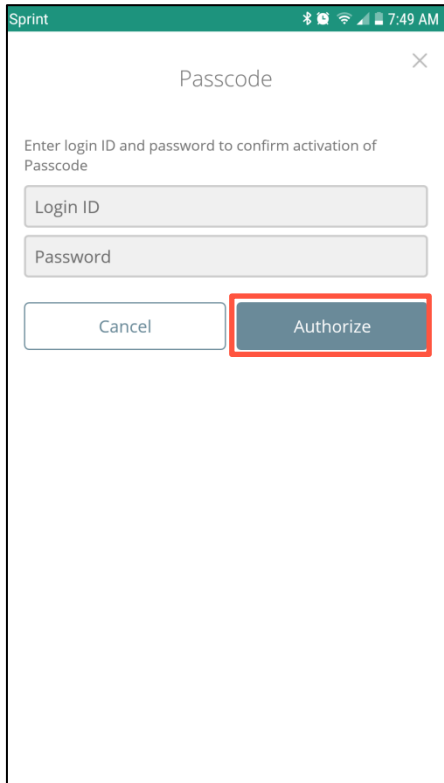

1	2 ABC	3 DEF
4 GHI	5 JKL	6 MNO
7 PQRS	8 TUV	9 WXYZ
	0	↵

Passcode ×

Confirm Passcode

□ □ □ □

1	2 ABC	3 DEF
4 GHI	5 JKL	6 MNO
7 PQRS	8 TUV	9 WXYZ
	0	↵

5. Passcode Enabled screen will display. Continue through login process.

Android Device

1. Launch A+ Mobile App. Click on Passcode.

2. Review Passcode description and click Create Passcode.

3. Enter login ID, then password, and click Authorize.

4. Enter 4-digit passcode. Confirm passcode on next screen.

5. Passcode Enabled screen will display. Continue through login process.