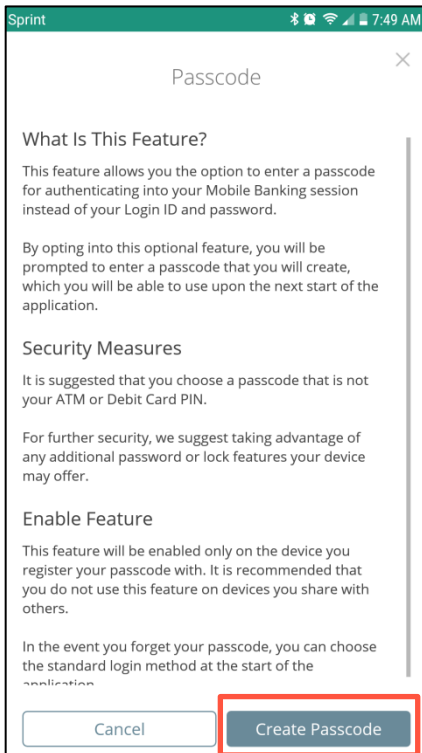

Login ID

Password

Cancel Authorize

q w e r t y u i o p
a s d f g h j k l
↑ z x c v b n m ↵
123 😊 🗣️ space Next

4. Enter 4-digit passcode. Confirm passcode on next screen.

Passcode ×

Create Passcode

□ □ □ □

1	2 ABC	3 DEF
4 GHI	5 JKL	6 MNO
7 PQRS	8 TUV	9 WXYZ
	0	↵

Passcode ×

Confirm Passcode

□ □ □ □

1	2 ABC	3 DEF
4 GHI	5 JKL	6 MNO
7 PQRS	8 TUV	9 WXYZ
	0	↵

5. Passcode Enabled screen will display. Continue through login process.

Android Device

1. Launch A+ Mobile App. Click on Passcode.

2. Review Passcode description and click Create Passcode.

3. Enter login ID, then password, and click Authorize.

4. Enter 4-digit passcode. Confirm passcode on next screen.