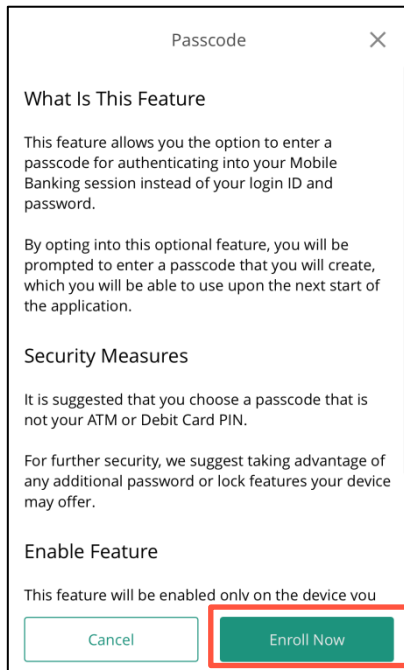

iOS Device

1. Launch A+ Mobile App. Click on Passcode.

2. Review Passcode description and click Enroll Now.

3. Enter login ID, then password, and click Authorize.

Passcode ×

Enter your login ID and password to confirm activation of Passcode.

Login ID

Password

Cancel Authorize

q w e r t y u i o p
a s d f g h j k l
↑ z x c v b n m ↵
123 😊 🗣️ space Next

4. Enter 4-digit passcode. Confirm passcode on next screen.

Passcode ×

Create Passcode

□ □ □ □