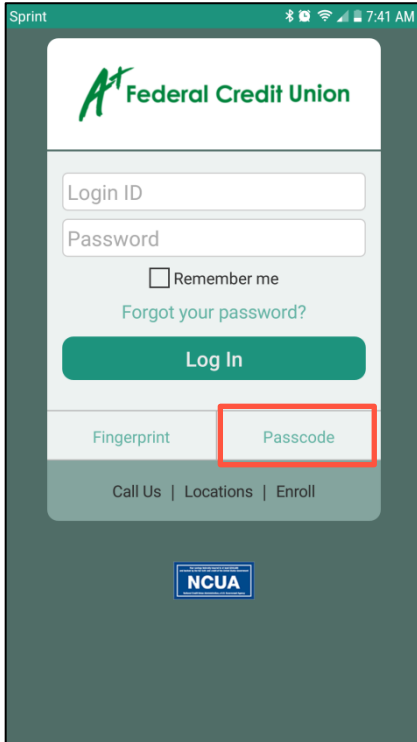

iOS Device

1. Launch A+ Mobile App. Click on Passcode.

2. Review Passcode description and click Enroll Now.

3. Enter login ID, then password, and click Authorize.

Passcode ×

Enter your login ID and password to confirm activation of Passcode.

Login ID

Password

Cancel Authorize

q w e r t y u i o p
a s d f g h j k l
↑ z x c v b n m ↵
123 😊 🗣️ space Next

4. Enter 4-digit passcode. Confirm passcode on next screen.

Passcode ×

Create Passcode

□ □ □ □

1	2 ABC	3 DEF
4 GHI	5 JKL	6 MNO
7 PQRS	8 TUV	9 WXYZ
	0	↵

Passcode ×

Confirm Passcode

□ □ □ □

1	2 ABC	3 DEF
4 GHI	5 JKL	6 MNO
7 PQRS	8 TUV	9 WXYZ
	0	↵

5. Passcode Enabled screen will display. Continue through login process.

Android Device

1. Launch A+ Mobile App. Click on Passcode.

2. Review Passcode description and click Create Passcode.

3. Enter login ID, then password, and click Authorize.

4. Enter 4-digit passcode. Confirm passcode on next screen.